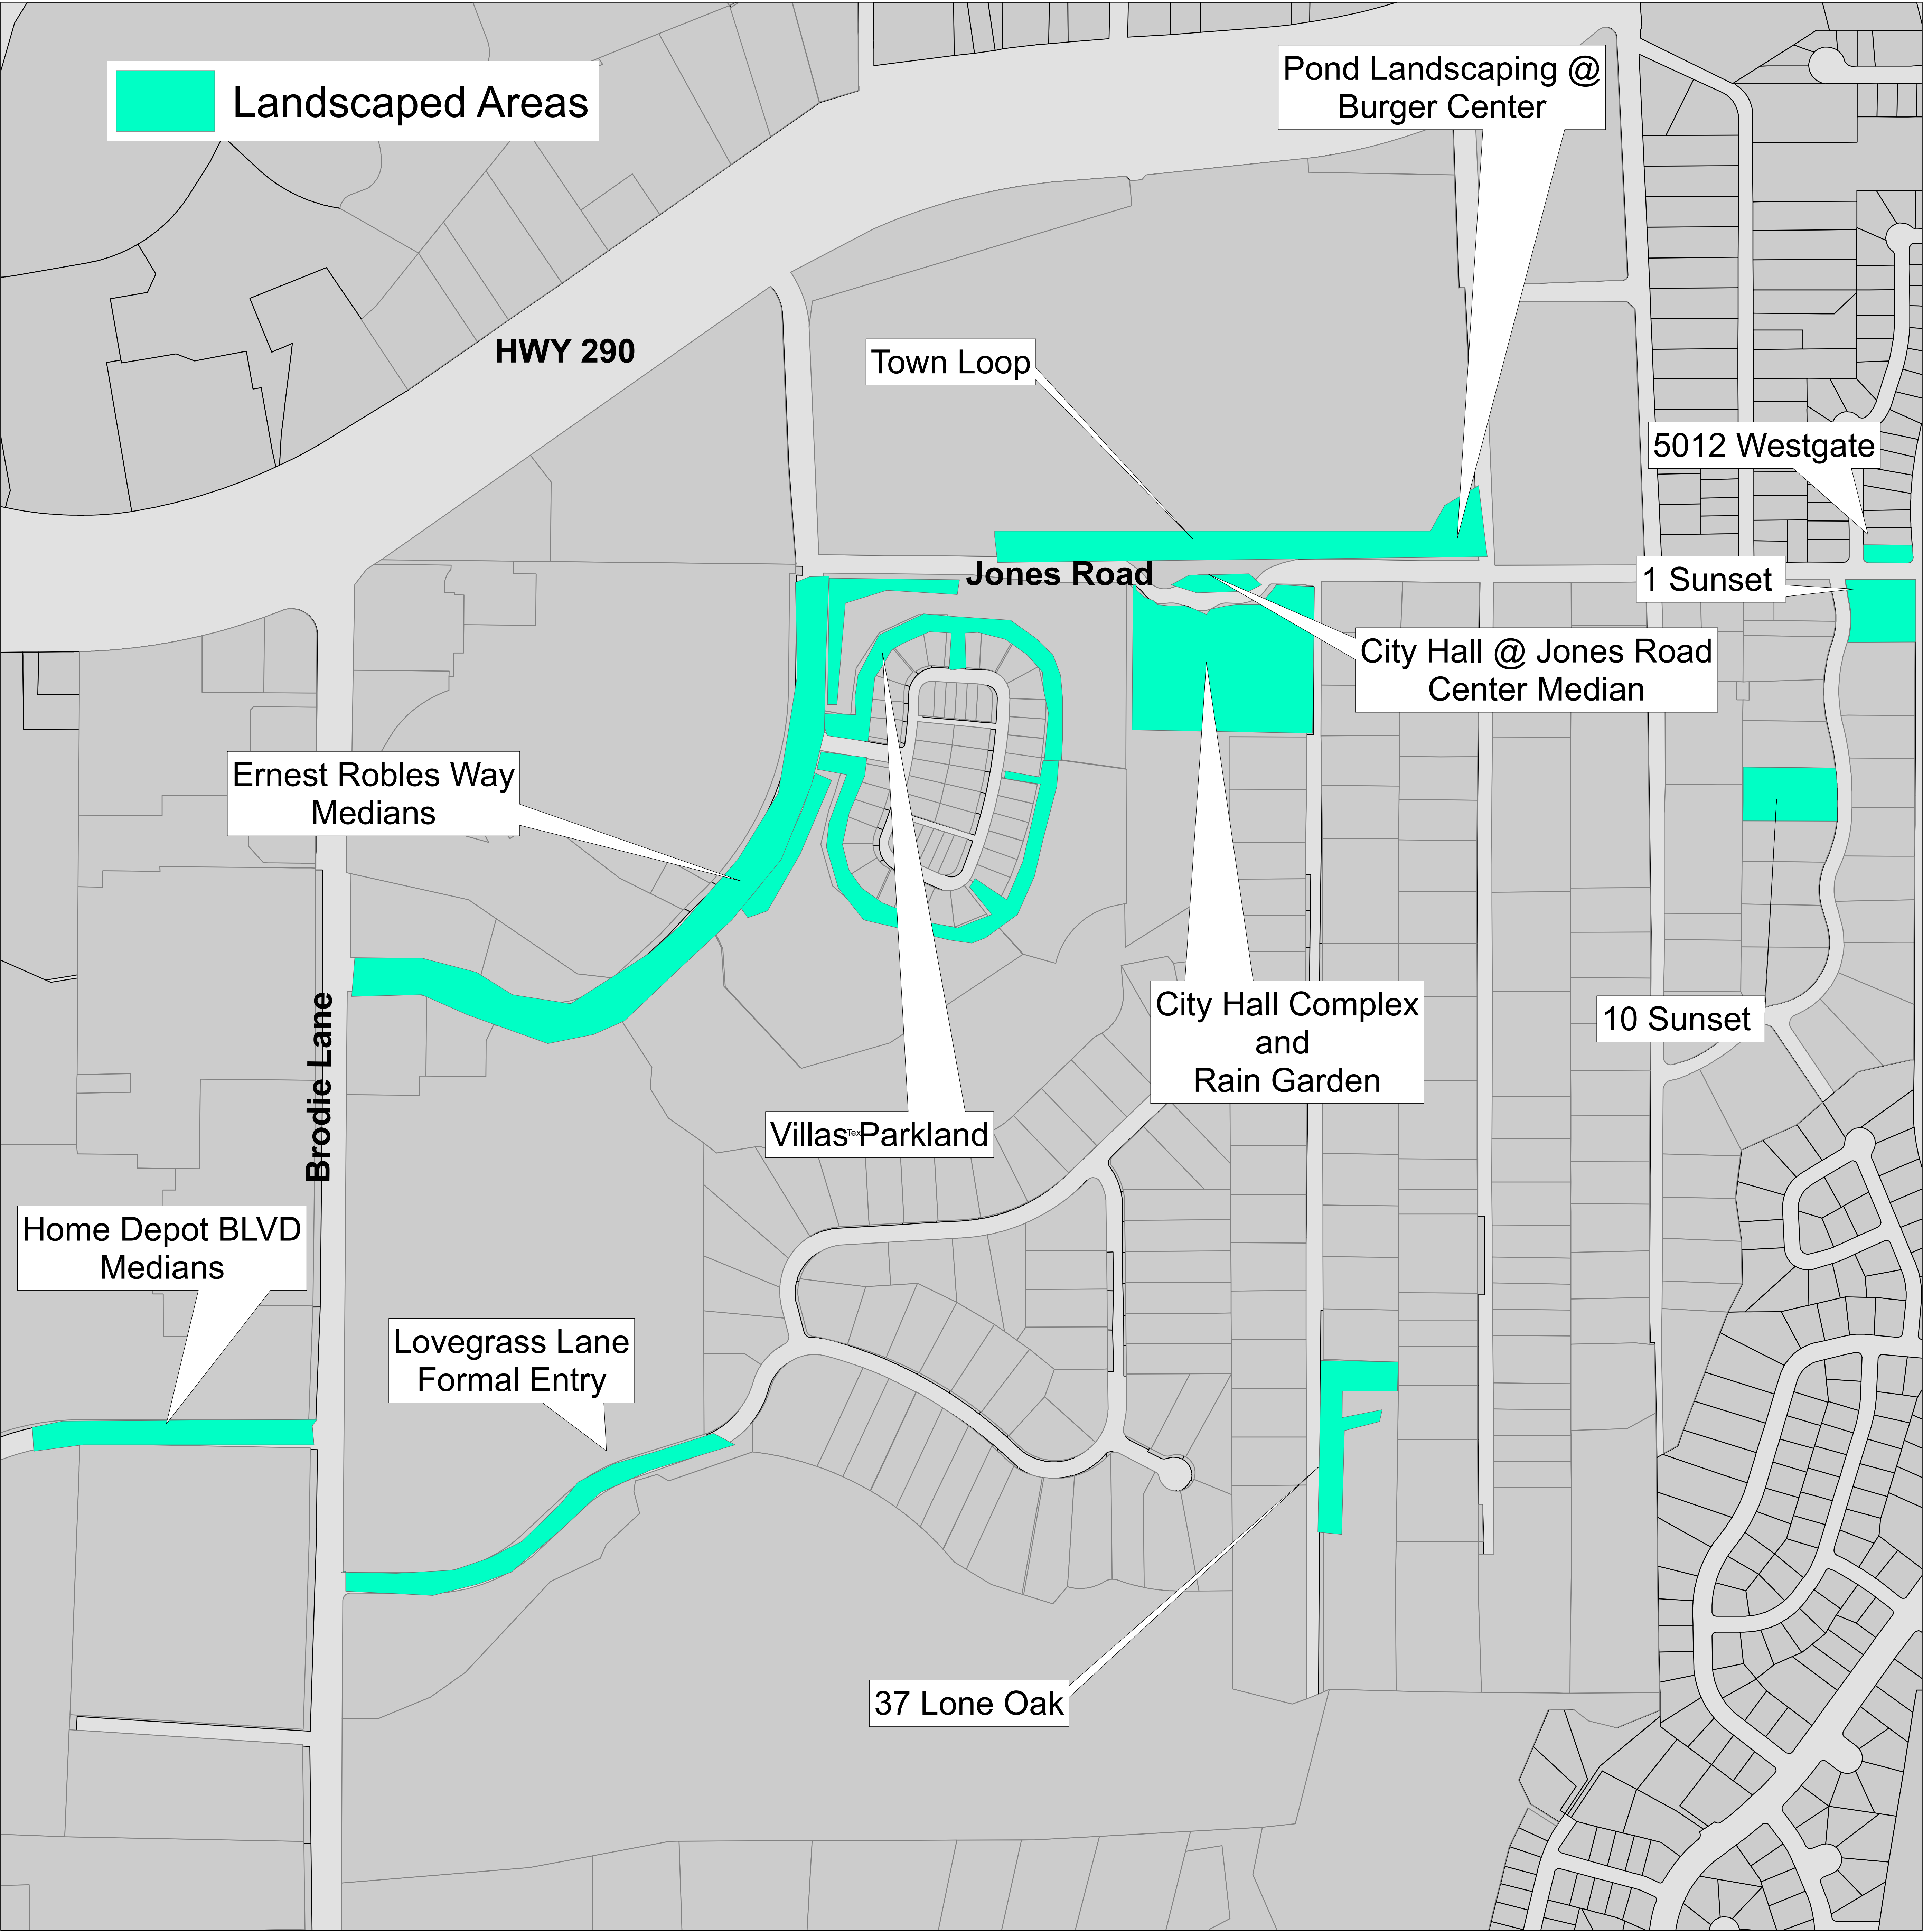

Landscaping RFP

Mowing Residential ROW and Formal Entries

26 Mowing Cycles
City Limits

Stearns Lane
west side only

HWY 290

MSG. Horrigan
Trail

Jones Road

Sycamore
Formal
Entry

Lone
Oak
Trail

Reese
Drive

Westgate
West side
Only

Sunflower
Trail

Pillow
Road

Sunset
Trail

Yellowtail Cove

Lovegrass
Lane

Lovegrass
Formal
Entry

Curley
Mesquite
Cove

Oakdale Drive

Landscaping RFP

Mowing Commercial ROW with 44 Mowing Cycles

44 Mowing Cycles

Landscaping RFP

Mowing City Owned Properties

- City Owned Properties-44 Mowing Cycles
- City Owned Properties-48 Mowing Cycles
- City Owned Properties-26 Mowing Cycles
- City Limits

Landscaping RFP

Landscaped Bed Location

**Locations of all landscaping beds.
Trails within the City Hall Complex are also
to be maintained free of weeds.**