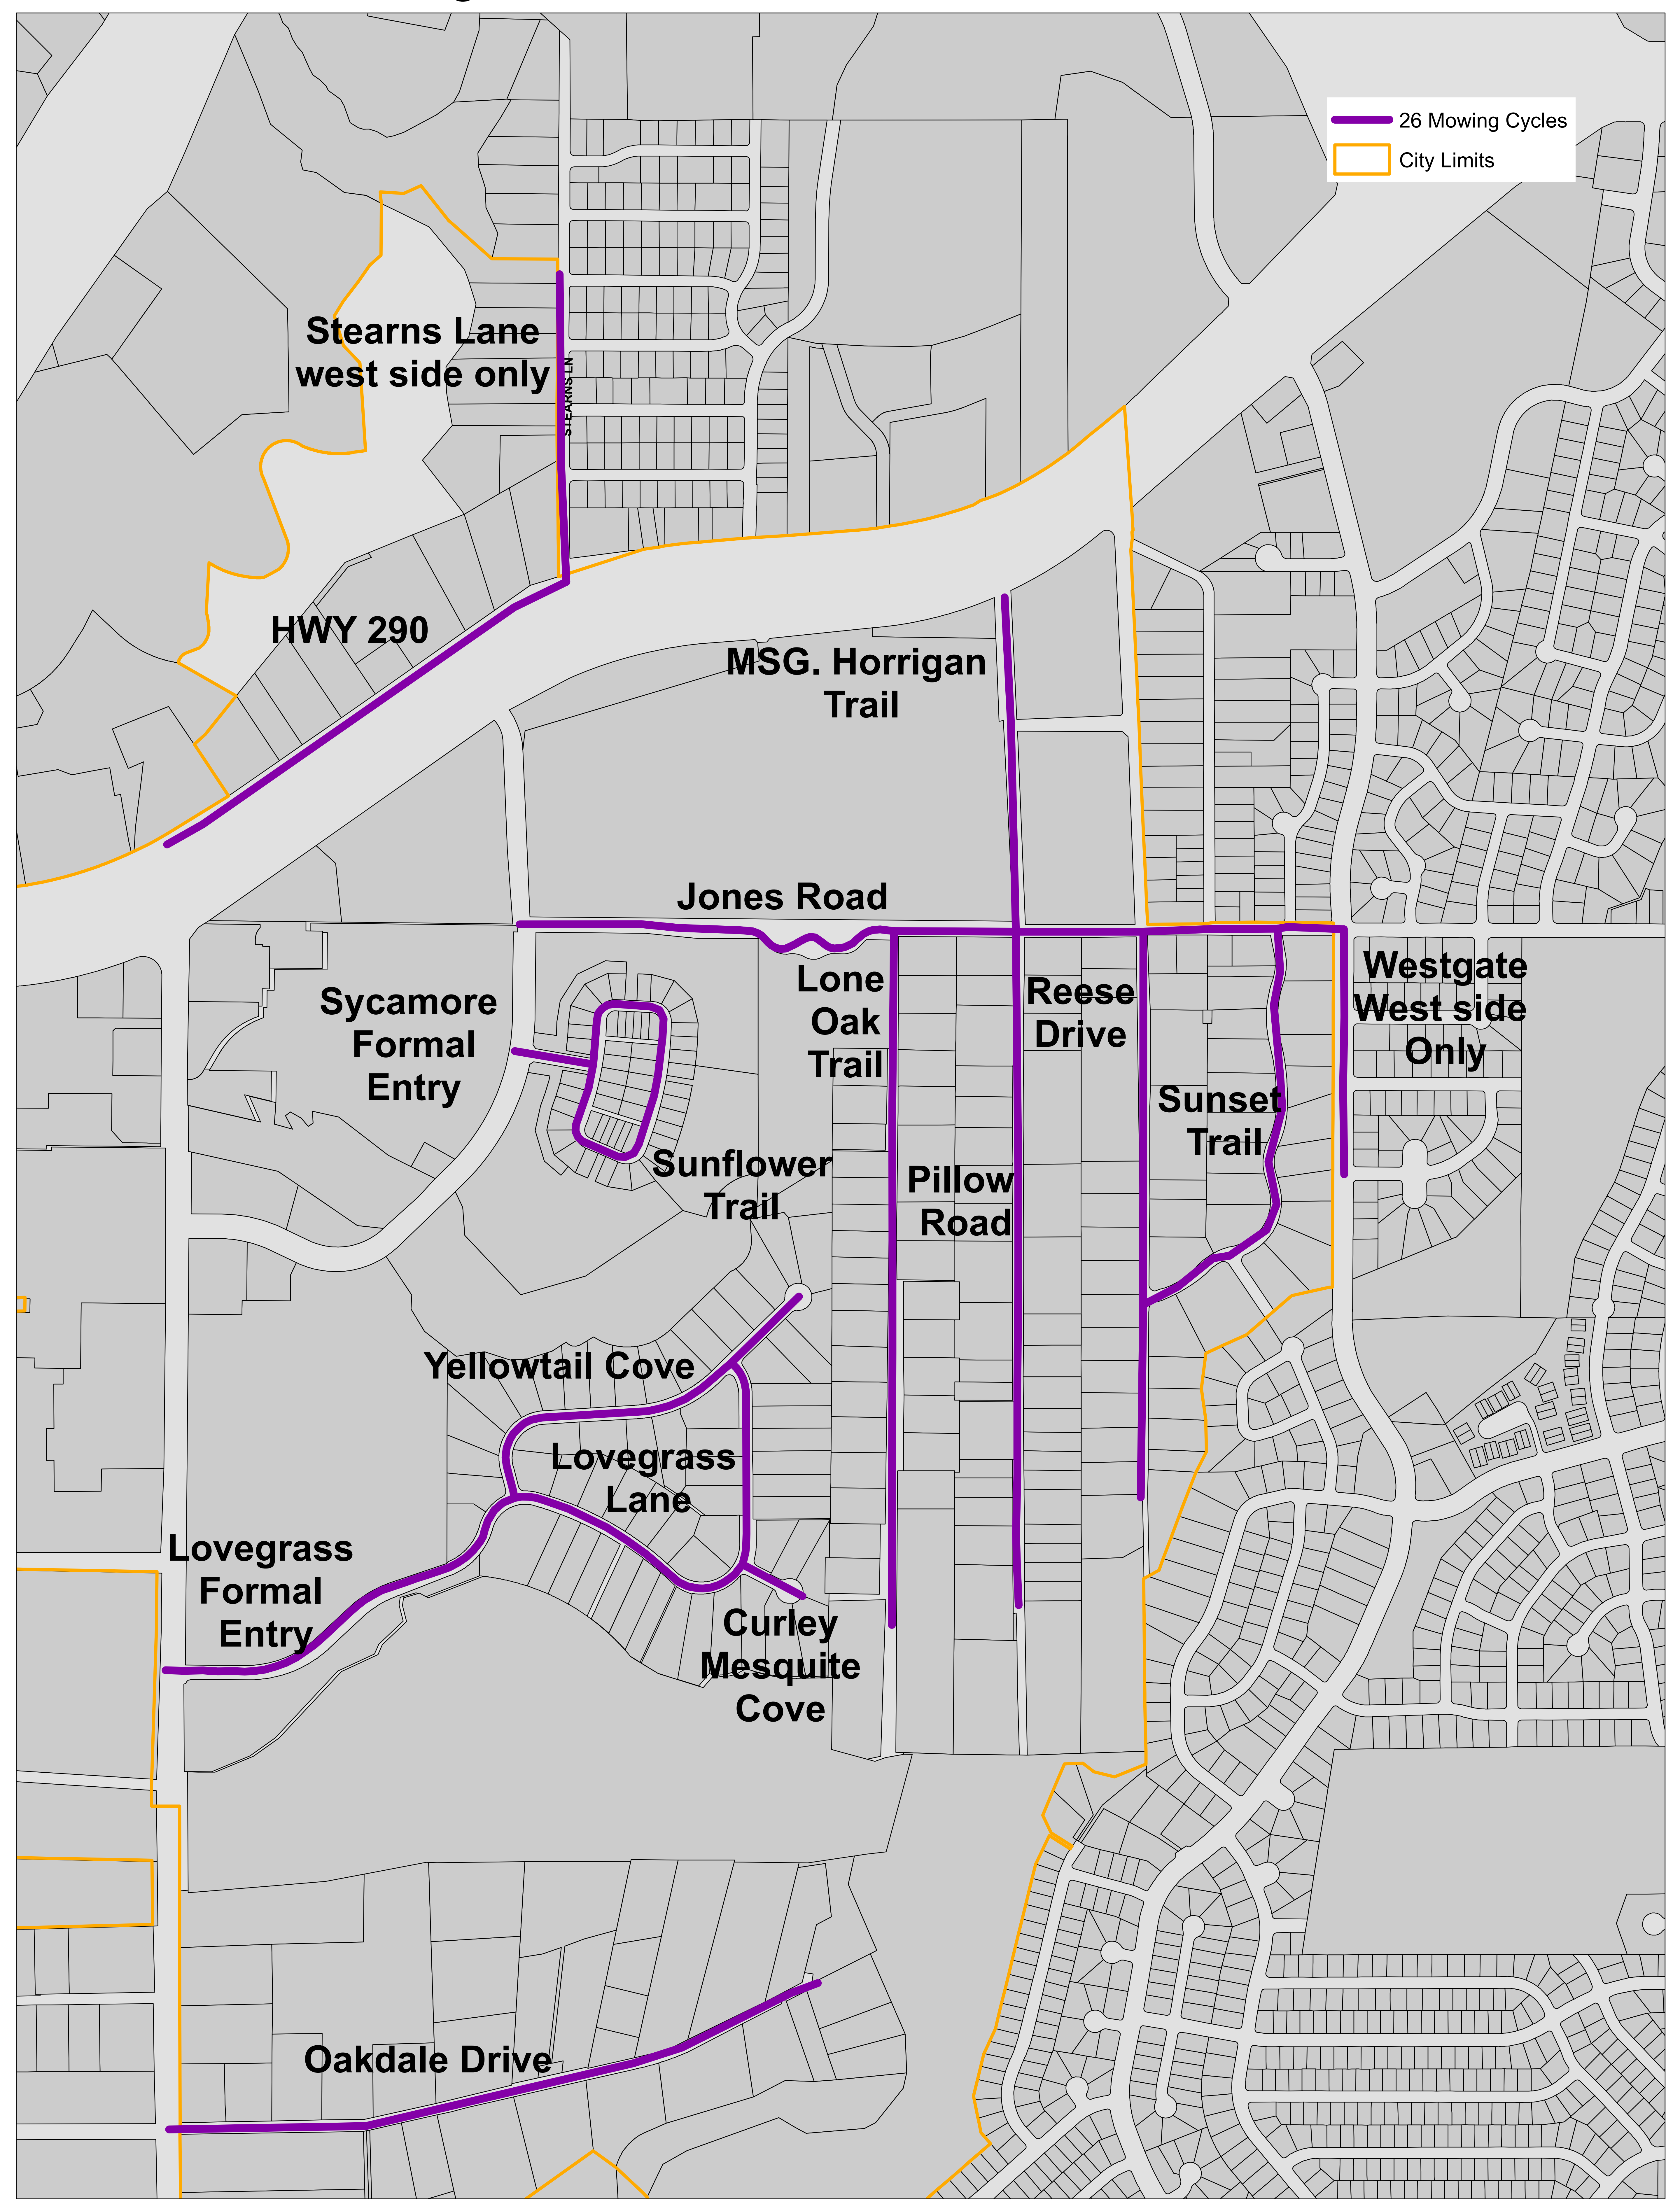

Landscaping RFP

Mowing Residential ROW and Formal Entries

26 Mowing Cycles
City Limits

Stearns Lane
west side only

HWY 290

MSG. Horrigan
Trail

Jones Road

Sycamore
Formal
Entry

Lone
Oak
Trail

Reese
Drive

Westgate
West side
Only

Sunflower
Trail

Pillow
Road

Sunset
Trail

Yellowtail Cove

Lovegrass
Lane

Lovegrass
Formal
Entry

Curley
Mesquite
Cove

Oakdale Drive

Landscaping RFP

Mowing Commercial ROW with 44 Mowing Cycles

44 Mowing Cycles

Landscaping RFP

Mowing City Owned Properties

- City Owned Properties-44 Mowing Cycles
- City Owned Properties-48 Mowing Cycles
- City Owned Properties-26 Mowing Cycles
- City Limits

Landscaping RFP

Landscaped Bed Location

**Locations of all landscaping beds.
Trails within the City Hall Complex are also
to be maintained free of weeds.**