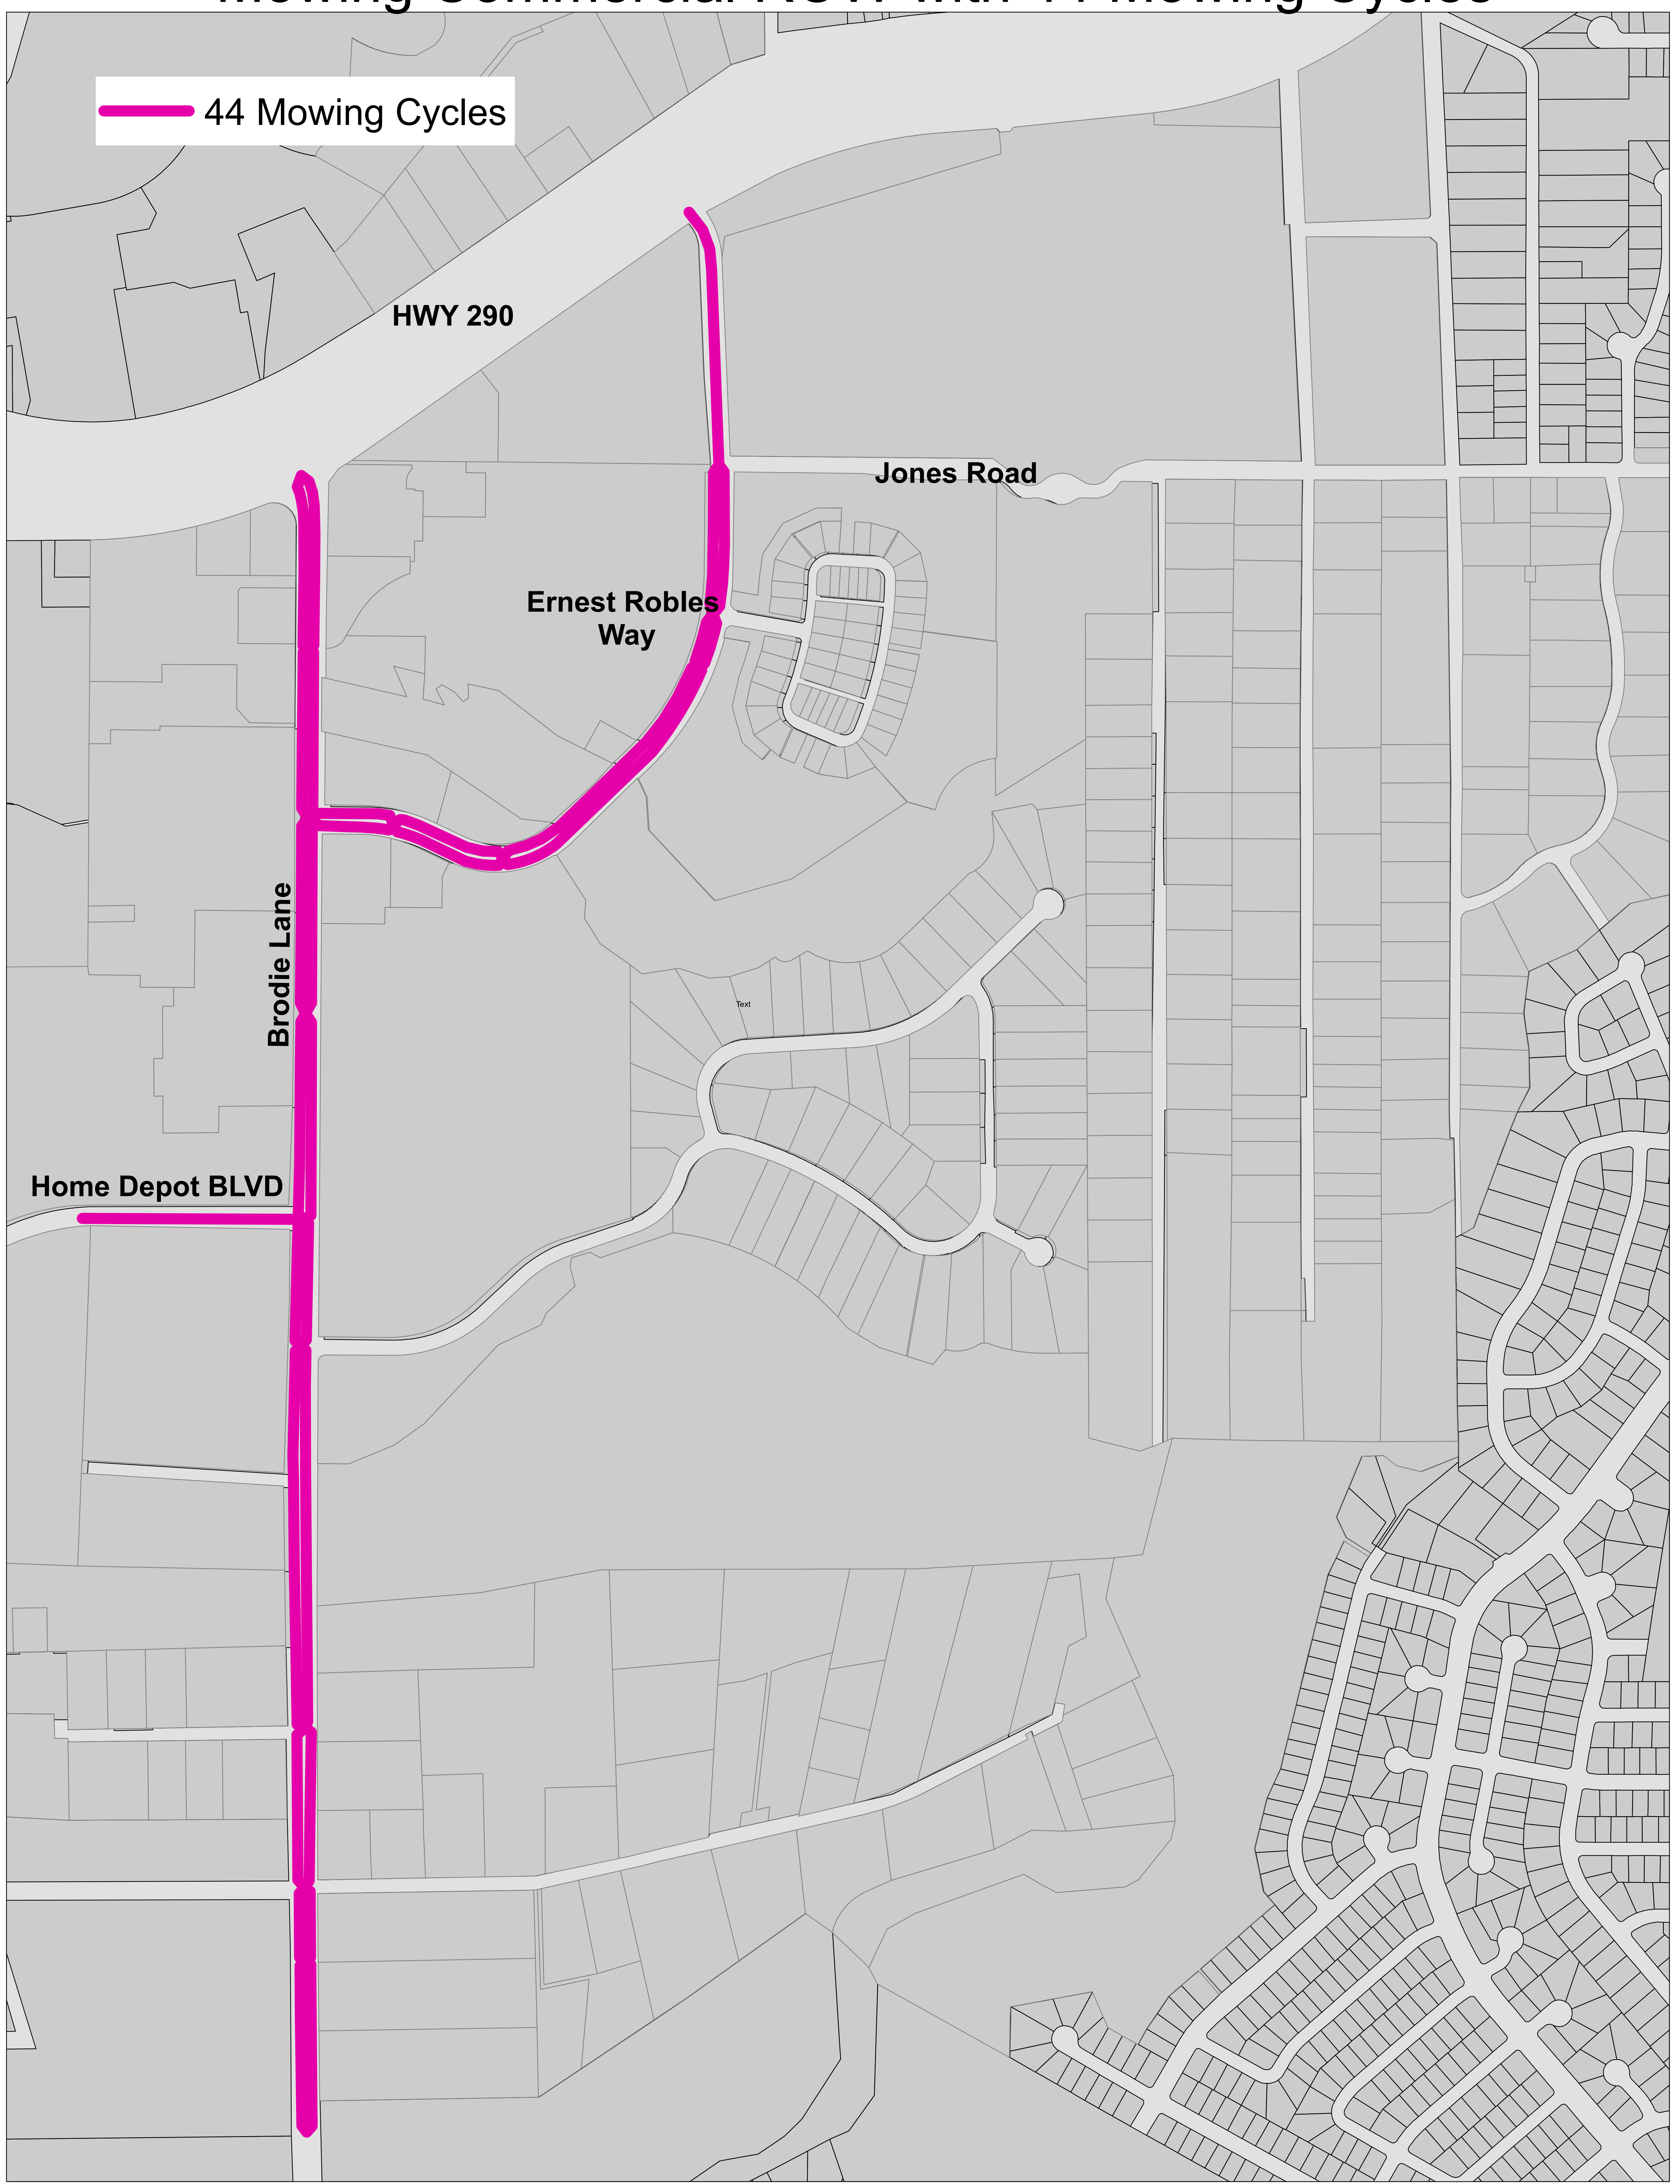

Landscaping RFP

Mowing Residential ROW and Formal Entries

26 Mowing Cycles
City Limits

Stearns Lane
west side only

HWY 290

MSG. Horrigan
Trail

Jones Road

Sycamore
Formal
Entry

Lone
Oak
Trail

Reese
Drive

Westgate
West side
Only

Sunflower
Trail

Pillow
Road

Sunset
Trail

Yellowtail Cove

Lovegrass
Lane

Lovegrass
Formal
Entry

Curley
Mesquite
Cove

Oakdale Drive

Landscaping RFP

Mowing Commercial ROW with 44 Mowing Cycles

44 Mowing Cycles

Landscaping RFP

Mowing City Owned Properties

- City Owned Properties-44 Mowing Cycles
- City Owned Properties-48 Mowing Cycles
- City Owned Properties-26 Mowing Cycles
- City Limits

Landscaping RFP

Landscaped Bed Location

**Locations of all landscaping beds.
Trails within the City Hall Complex are also
to be maintained free of weeds.**