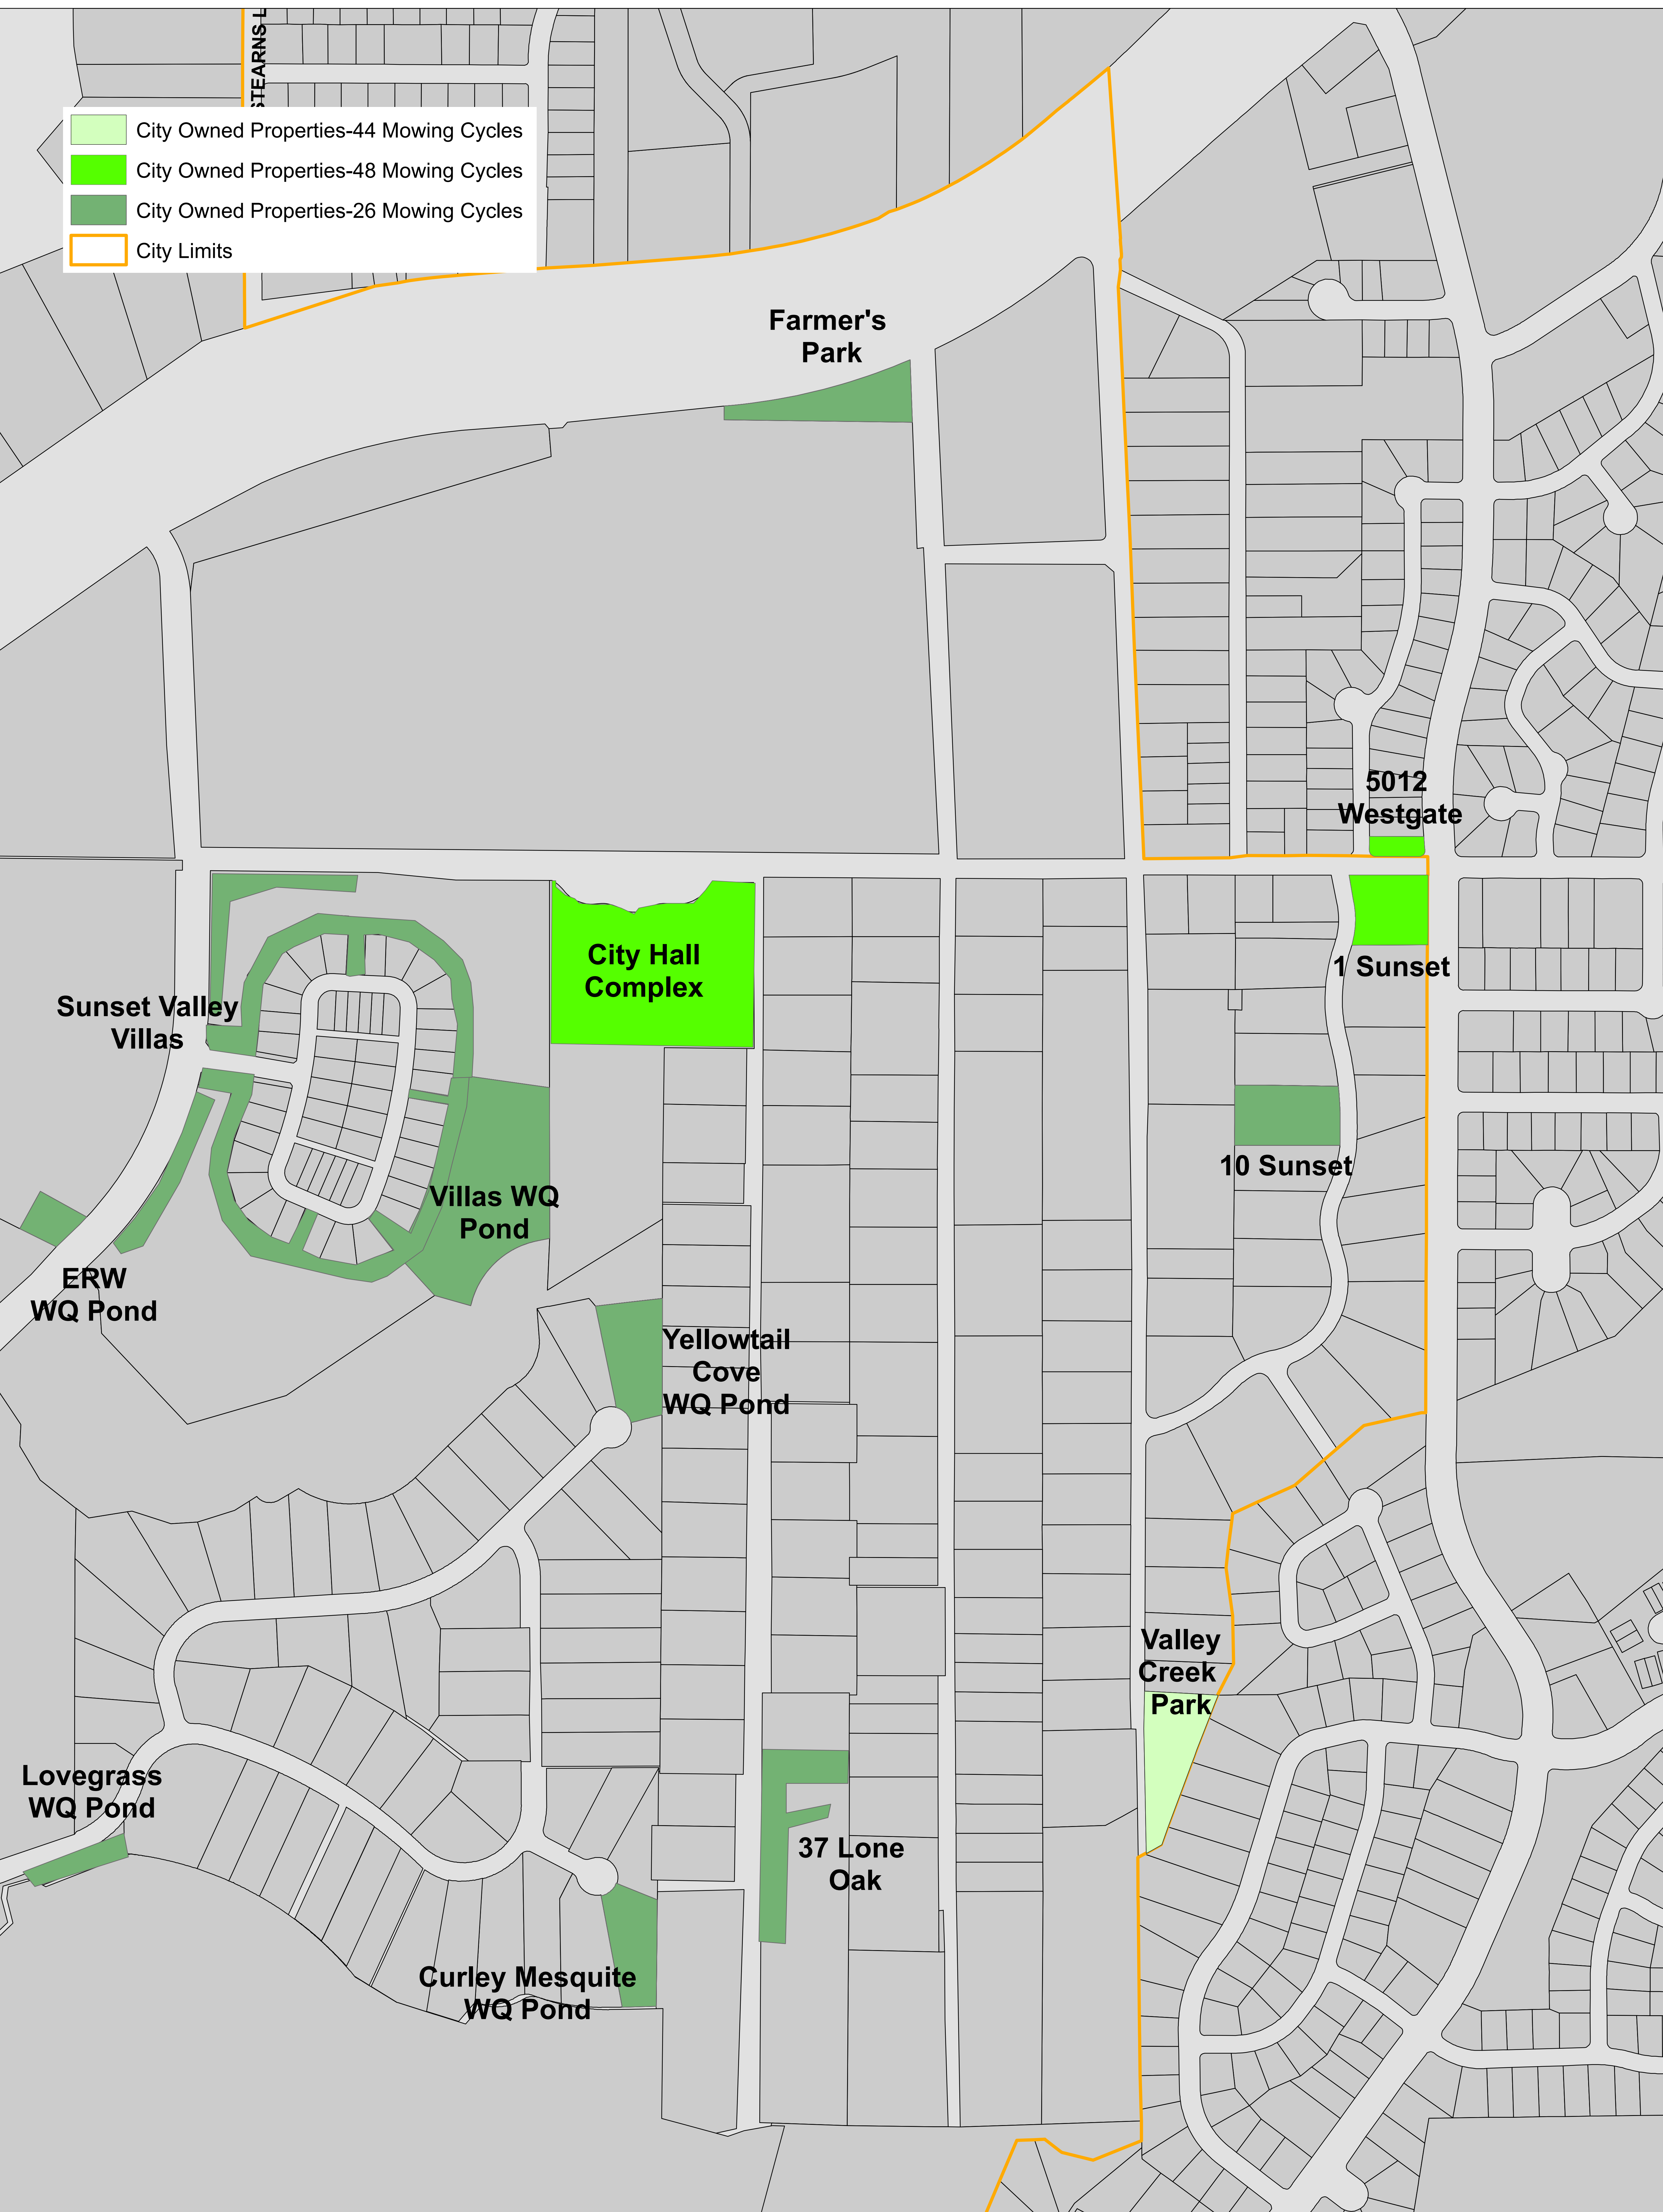

Landscaping RFP

Mowing Residential ROW and Formal Entries

26 Mowing Cycles
City Limits

Stearns Lane
west side only

HWY 290

MSG. Horrigan
Trail

Jones Road

Sycamore
Formal
Entry

Lone
Oak
Trail

Reese
Drive

Westgate
West side
Only

Sunflower
Trail

Pillow
Road

Sunset
Trail

Yellowtail Cove

Lovegrass
Lane

Lovegrass
Formal
Entry

Curley
Mesquite
Cove

Oakdale Drive

Landscaping RFP

Mowing Commercial ROW with 44 Mowing Cycles

44 Mowing Cycles

Landscaping RFP

Mowing City Owned Properties

- City Owned Properties-44 Mowing Cycles
- City Owned Properties-48 Mowing Cycles
- City Owned Properties-26 Mowing Cycles
- City Limits

Landscaping RFP

Landscaped Bed Location

**Locations of all landscaping beds.
Trails within the City Hall Complex are also
to be maintained free of weeds.**