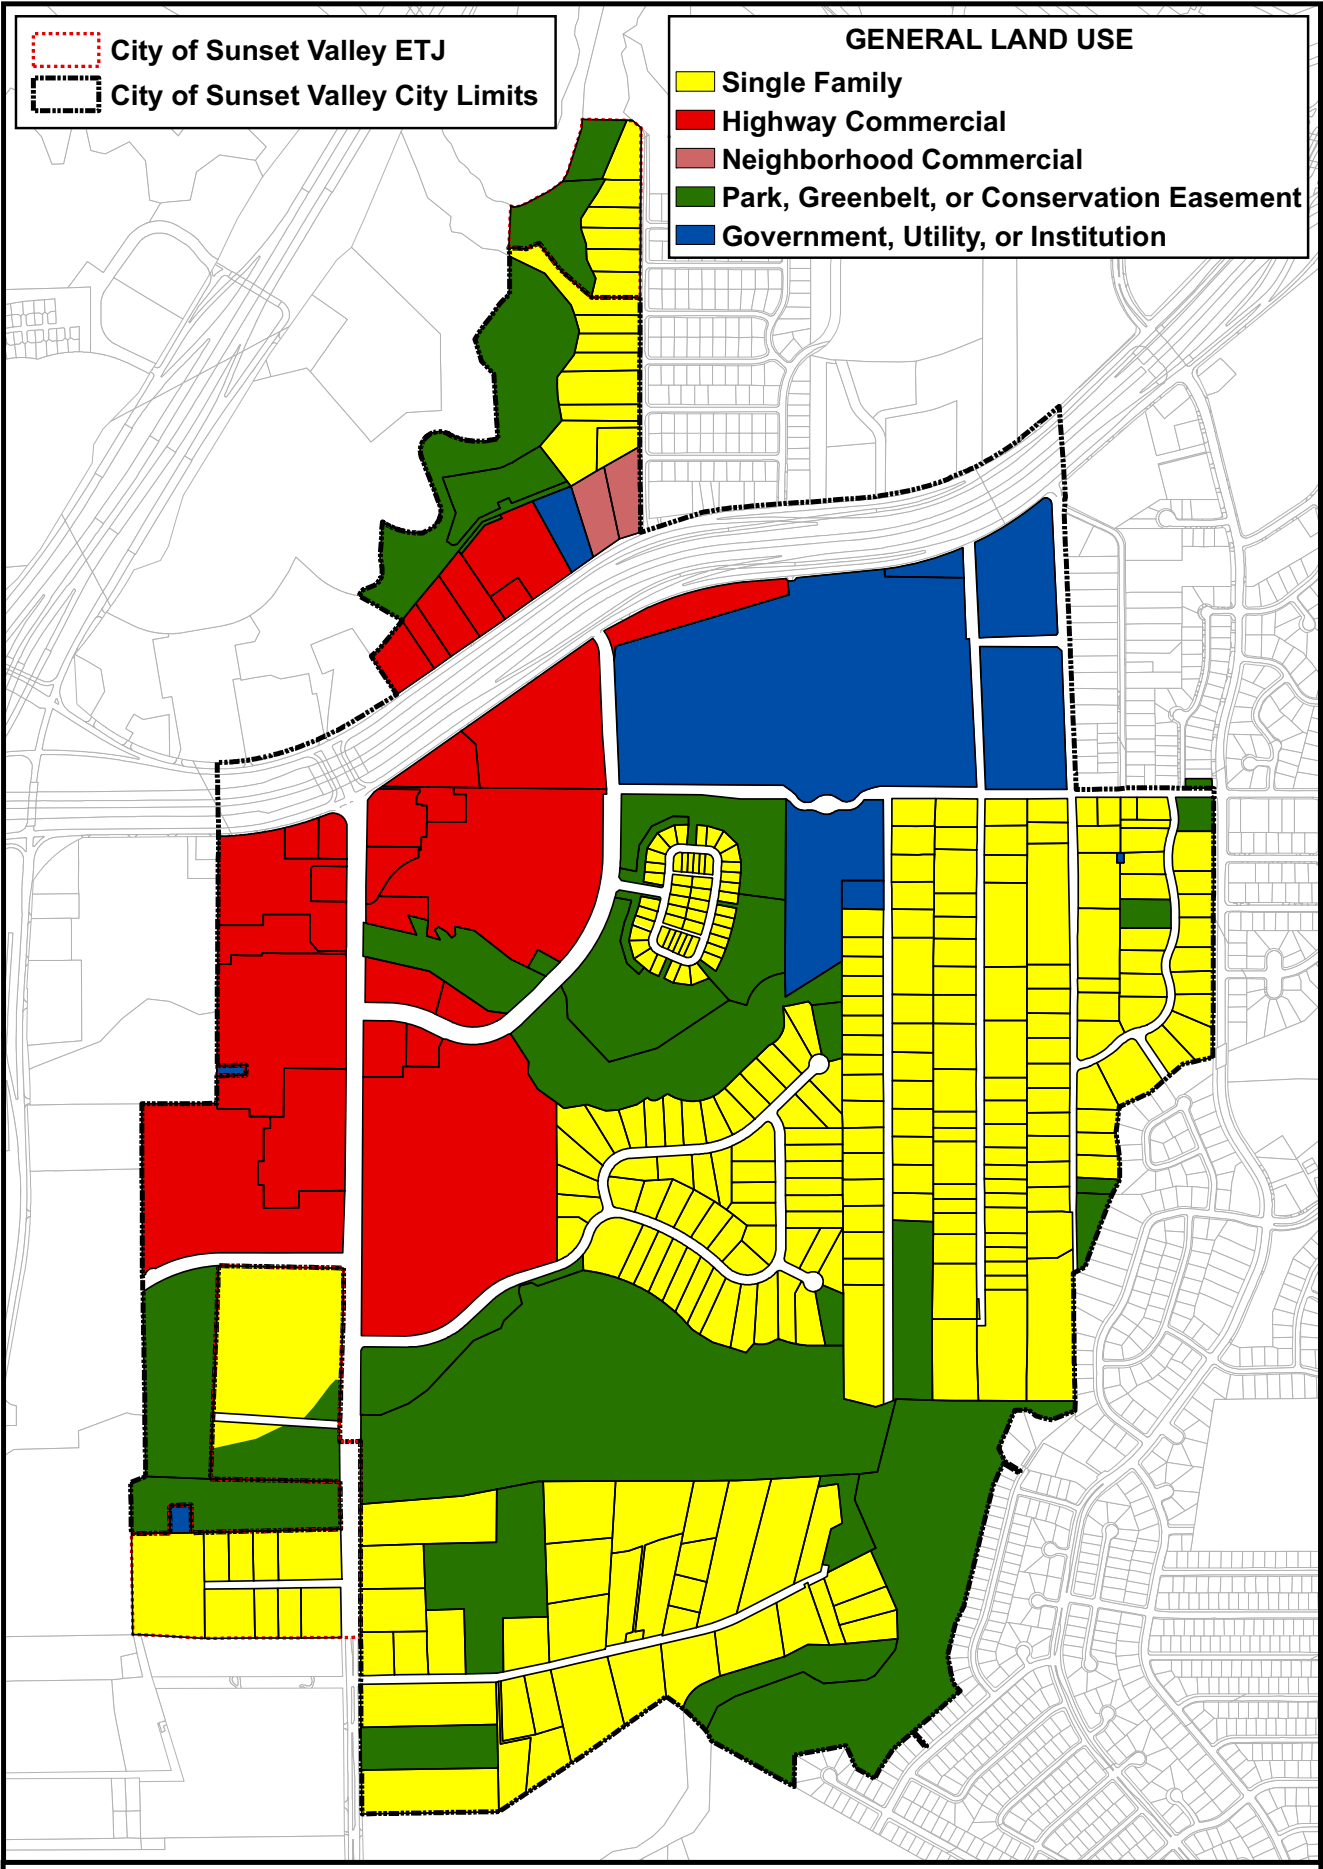

 City of Sunset Valley ETJ
 City of Sunset Valley City Limits

GENERAL LAND USE

-  Single Family
-  Highway Commercial
-  Neighborhood Commercial
-  Park, Greenbelt, or Conservation Easement
-  Government, Utility, or Institution

**City of Sunset Valley
Future Land Use Map
2010**